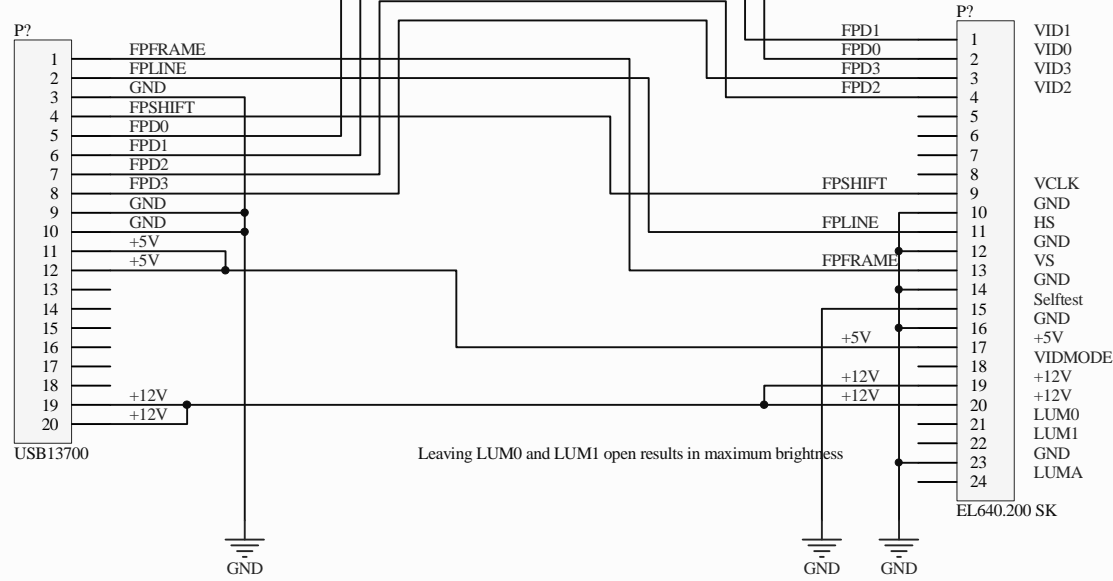

TODO: Verify video data signal order

Title *		
Size: A4	Number: *	Revision: *
Date: 5.11.2009	Time: 23:32:29	Sheet * of *
File: USB13700-EL640.200SK.SchDoc		